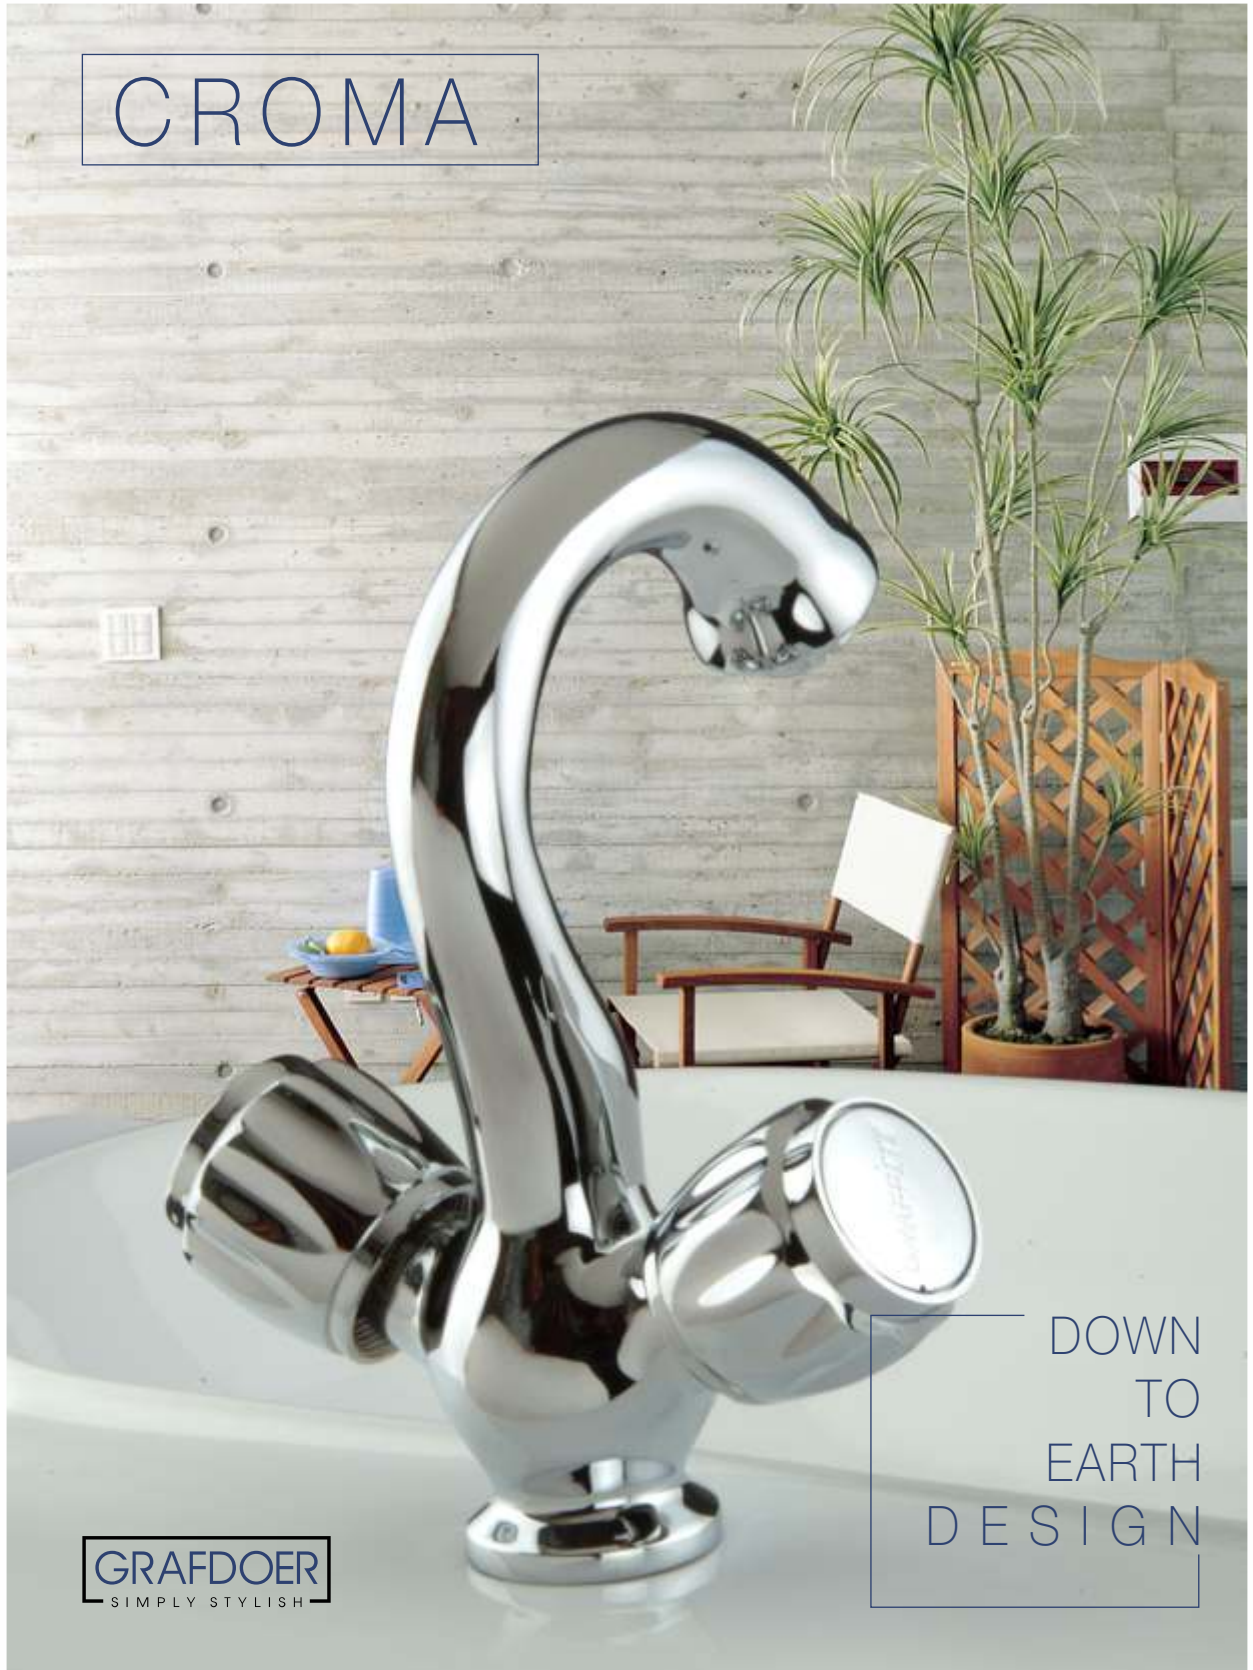

CROMA

DOWN
TO
EARTH
DESIGN