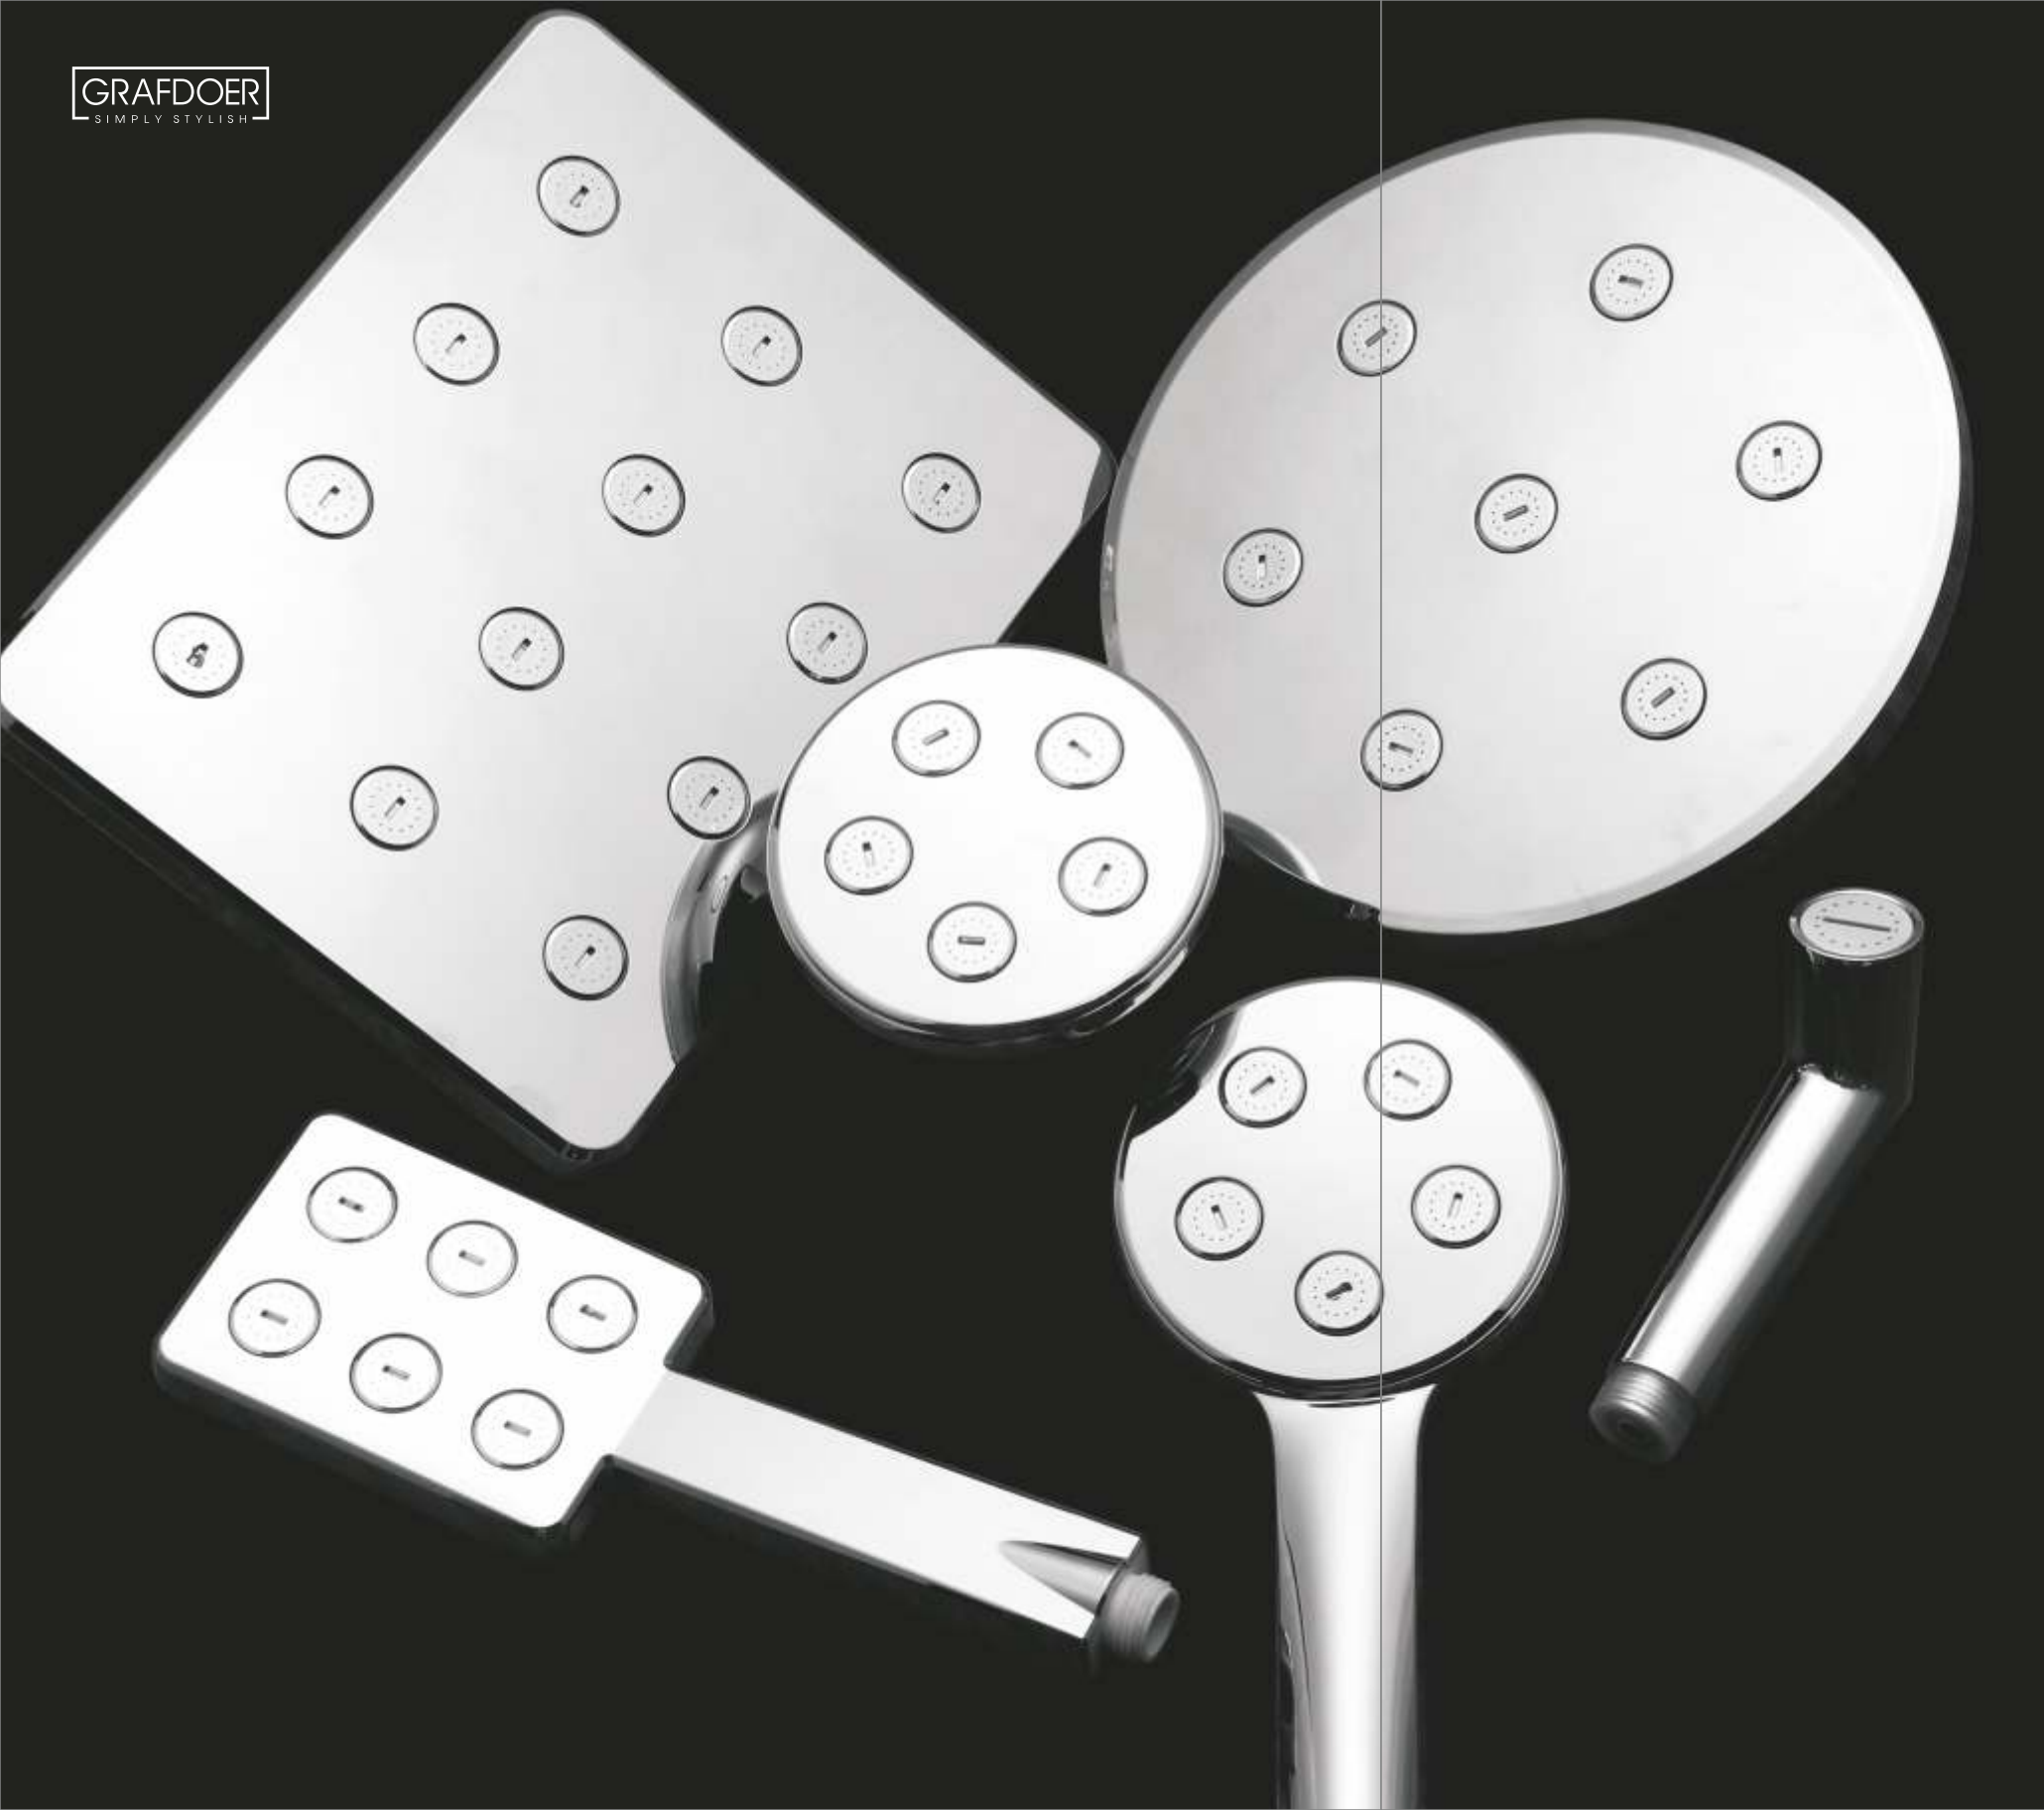

REVOLUTION IN SHOWERS

**EASY
CLEAN
SHOWER**