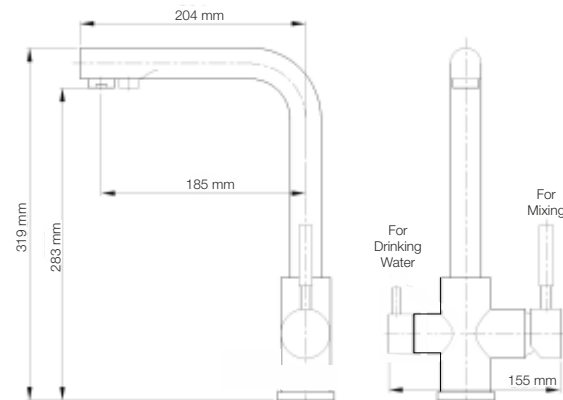

KF 7159-SS-304 (Satin Finish)

Single Lever Mixer for Kitchen Sink with both side lever
Separate Inlet & Outlet for Drinking Water
600 mm, Long Braided Hose
MRP ₹ 10400/-