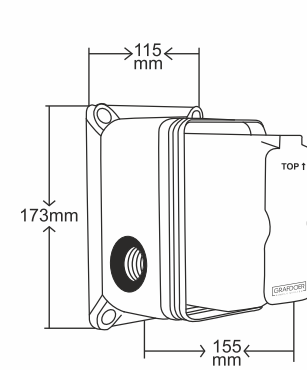

DCB 4028 & DCB 4028 J

2 INLET & 2 OUTLET

CONCEALED BODY FOR SINGLE LEVER MIXER & DIVERTER
(40 mm Cartridge) Without Exposed Parts

DCB 4028

DCB 4028 J
(Only For Vertis Collection)

--- 2 OUTLETS

--- 2 INLETS

--- UNIVERSAL FOR ALL COLLECTIONS

--- EASY INSTALLATION

--- CLASS "A" FOR NOISE

--- DOES NOT TRANSMIT VIBRATIONS

--- WATERPROOF

--- ROTATE DIVERTER

--- DZR BRASS

WATER FLOW RATE

WATER PRESSURE	1 BAR	2 BAR	3 BAR
	20 lpm	25 lpm	30 lpm

DCB 4028	MRP ₹ 3100/-
DCB 4028 J	MRP ₹ 3400/-