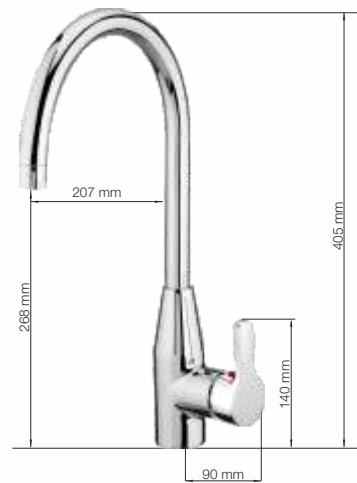

OV 41044 T

Single Lever Mixer for Kitchen Sink with side lever
High movable spout
600 mm, Long Braided Hose
MRP ₹ 7000/-