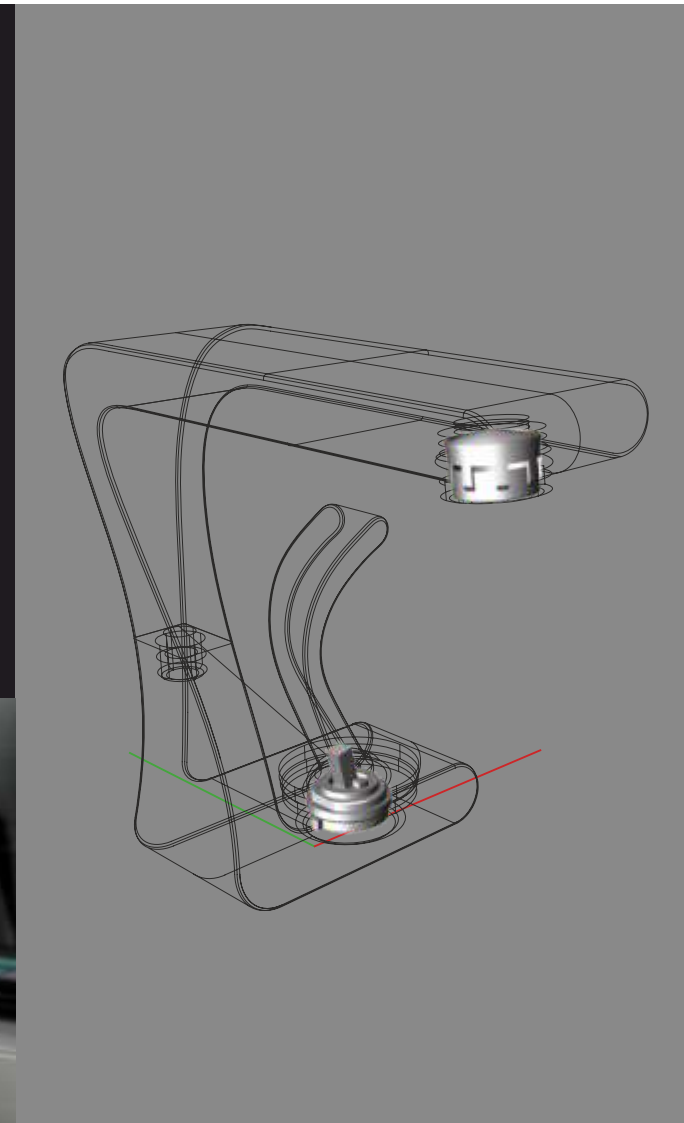

TECHNOLOGY QUALITY

DESIGN