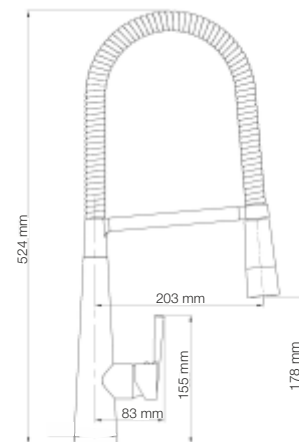

Single Lever Mixer for Kitchen Sink with side lever
High movable spout with Pull Out, Two Function
600 mm, Long Braided Hose
MRP ₹ 13500/-

KF 7175-B (Pull Out)