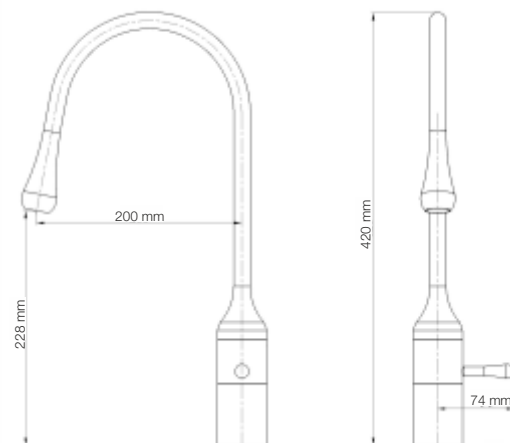

MS 45071 W

Single Lever Mixer for Kitchen Sink with side lever
High movable spout
600 mm, Long Braided Hose
MRP ₹ 9200/-