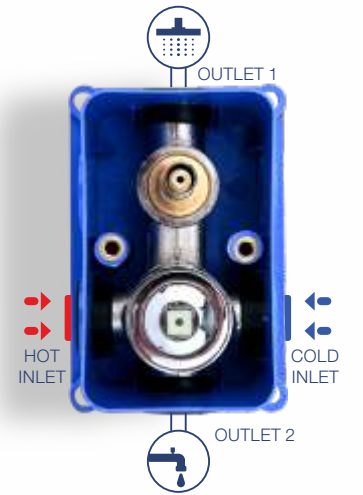

DCB 4028 & DCB 4028 J

2 INLET & 2 OUTLET

CONCEALED BODY FOR SINGLE LEVER MIXER & DIVERTER
(40 mm Cartridge) Without Exposed Parts

DCB 4028 J
(Only For Vertis Collection)

--- 2 OUTLETS

--- 2 INLETS

--- UNIVERSAL FOR ALL COLLECTIONS

--- EASY INSTALLATION

--- CLASS "A" FOR NOISE

--- DOES NOT TRANSMIT VIBRATIONS

--- WATERPROOF

--- ROTATE DIVERTER

--- DZR BRASS

WATER FLOW RATE

WATER PRESSURE	1 BAR	2 BAR	3 BAR
	20 lpm	25 lpm	30 lpm

DCB 4028	MRP ₹ 3100/-
DCB 4028 J	MRP ₹ 3400/-