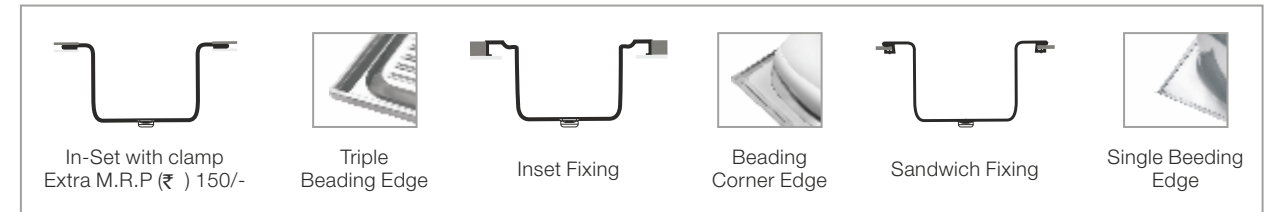

INSTALLATION TYPE