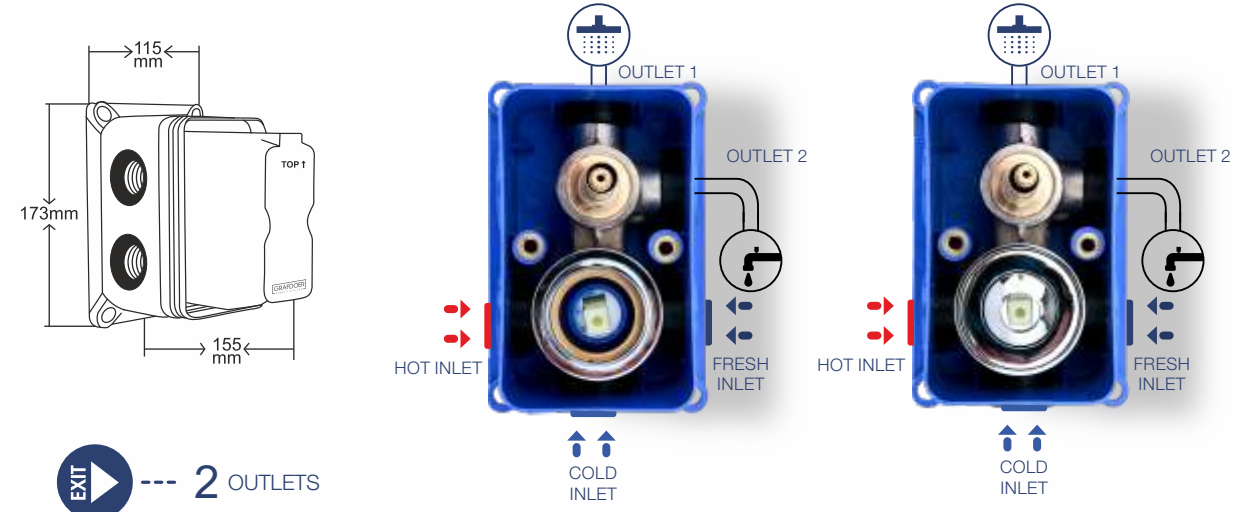

WATER FLOW RATE

WATER PRESSURE	1 BAR	2 BAR	3 BAR
	22 lpm	32 lpm	38 lpm

DCB 123	MRP ₹ 5500/-
DCB 123 J	MRP ₹ 5850/-

DCB 132 & DCB 132 J

3 INLET & 2 OUTLET

CONCEALED BODY FOR SINGLE LEVER MIXER & DIVERTER
(45 mm Cartridge) Without Exposed Parts