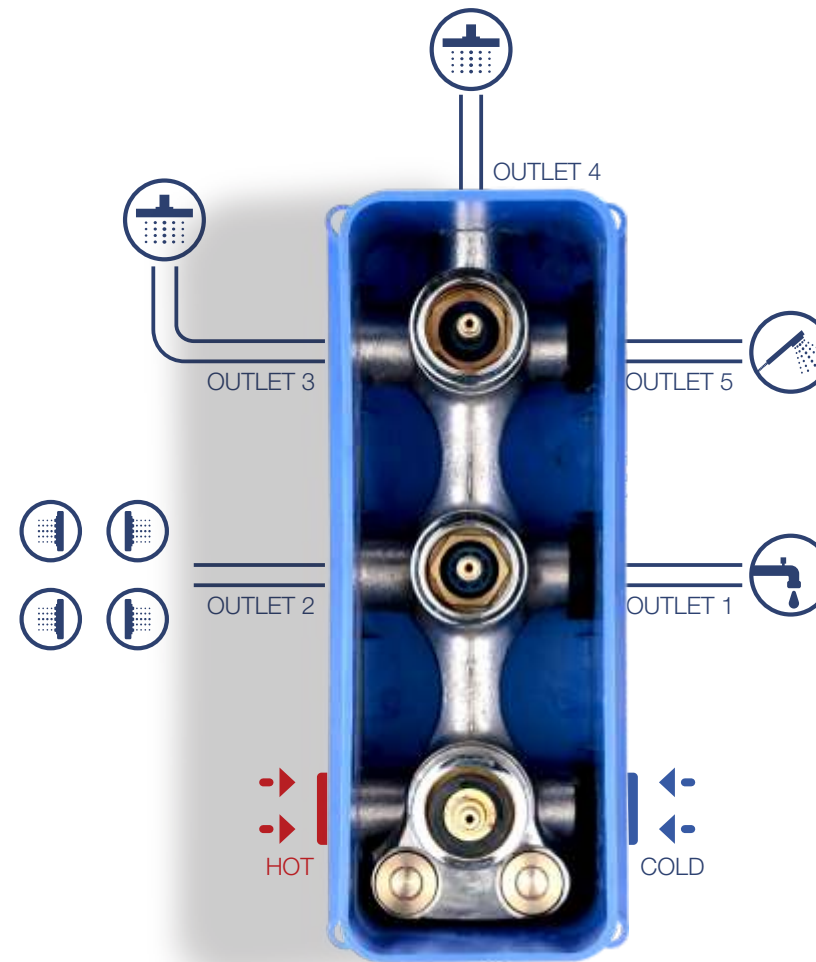

THERMOSTATIC MIXER & DIVERTER 2 INLET & 5 OUTLET DCB -125 TH

DCB 125TH