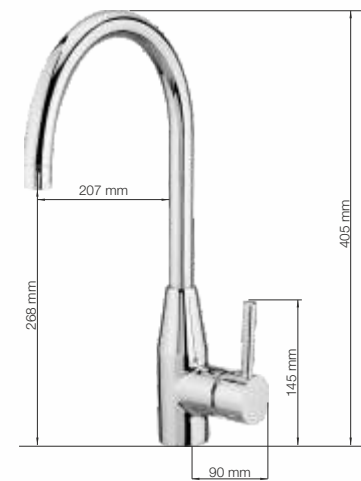

NEW

KF 7161 FLEXI

Single Lever Mixer for Kitchen Sink with side lever
High movable flexible spout
600 mm, Long Braided Hose
MRP ₹ 5700/-

NEW

KF 7163

Single Lever Mixer for Kitchen Sink with side lever
High movable spout
600 mm, Long Braided Hose
MRP ₹ 5000/-