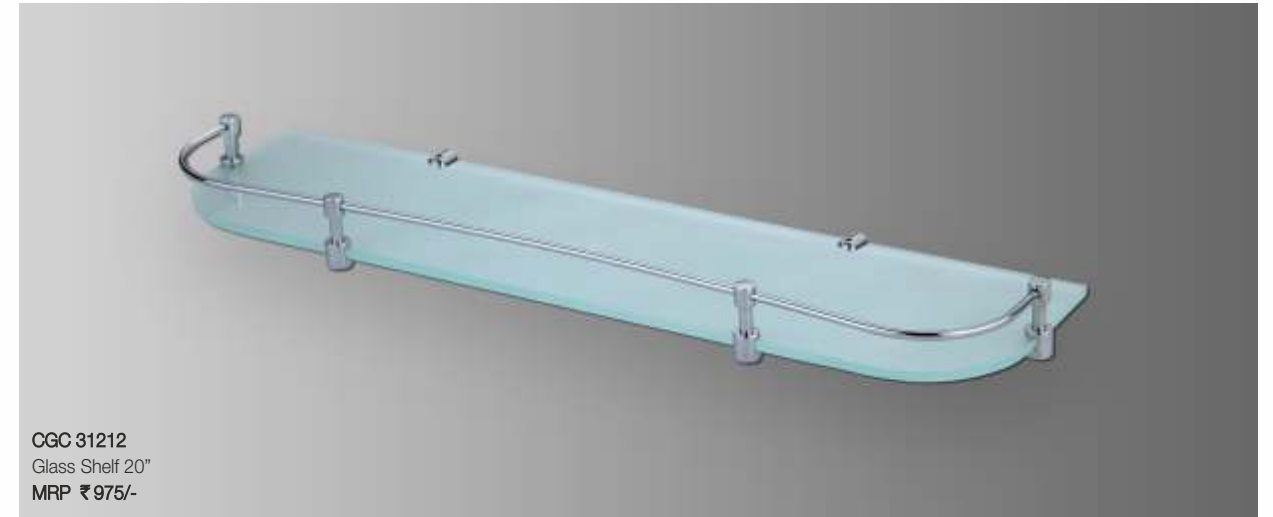

SET 31206
Set of Five Pcs.
MRP ₹ 3110/-

CTR 31210
Towel Rack
MRP ₹ 3750/-