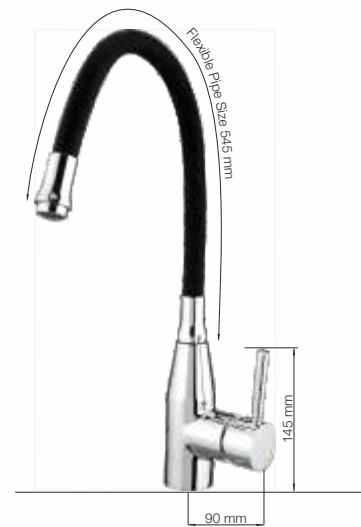

KF 7161 FLEXI

Single Lever Mixer for Kitchen Sink with side lever
High movable flexible spout
600 mm, Long Braided Hose
MRP ₹ 5700/-