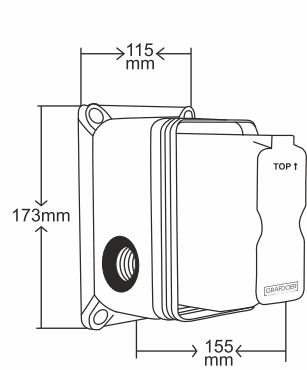

DCB 4545 & DCB 4545 J

2 INLET & 2 OUTLET

CONCEALED BODY FOR HIGH FLOW SINGLE LEVER MIXER & DIVERTER
(45 mm Cartridge) Without Exposed Parts

DCB 4545

DCB 4545 J
(Only For Vertis Collection)

--- 2 OUTLETS

--- 2 INLETS

--- UNIVERSAL FOR ALL COLLECTIONS

--- EASY INSTALLATION

--- CLASS "A" FOR NOISE

--- DOES NOT TRANSMIT VIBRATIONS

--- WATERPROOF

--- ROTATE DIVERTER

--- DZR BRASS

WATER FLOW RATE

WATER PRESSURE	1 BAR	2 BAR	3 BAR
	33 lpm	38 lpm	48 lpm

DCB 4545	MRP ₹ 3700/-
DCB 4545 J	MRP ₹ 4050/-