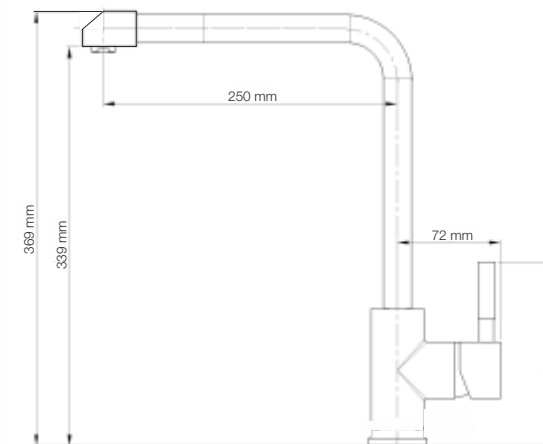

KF 7160-SS-304 (Satin Finish)

Single Lever Mixer for Kitchen Sink with side lever
High movable spout
600 mm, Long Braided Hose
MRP ₹ 6500/-