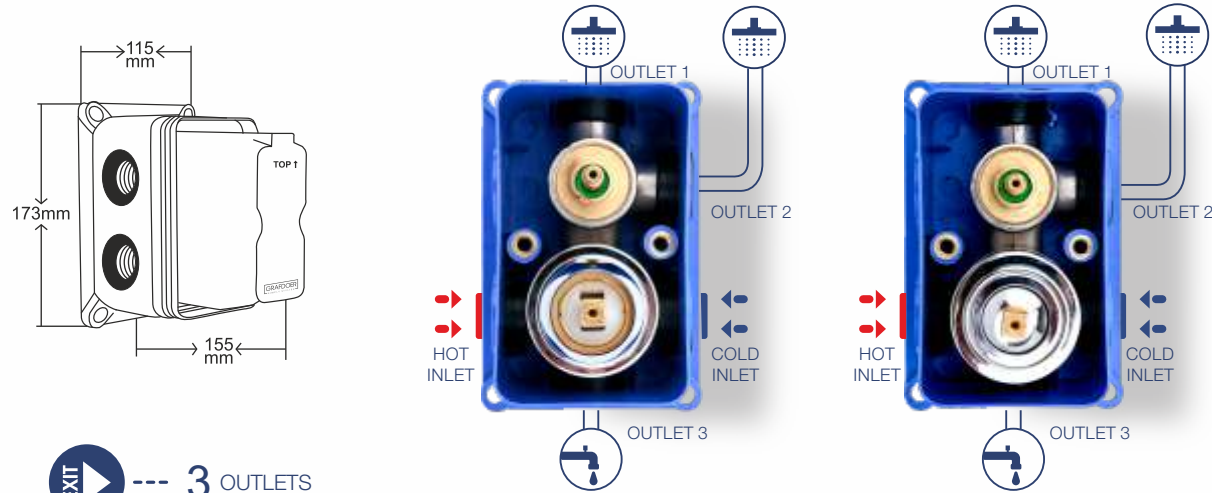

DCB 123 & DCB 123 J

2 INLET & 3 OUTLET

CONCEALED BODY FOR HIGH FLOW SINGLE LEVER MIXER & DIVERTER
(45 mm Cartridge) Without Exposed Parts

EXIT --- 3 OUTLETS

IN --- 2 INLETS

GRAFDOER --- UNIVERSAL FOR ALL COLLECTIONS

1
2
3 --- EASY INSTALLATION

CLASS "A" FOR NOISE

DOES NOT TRANSMIT VIBRATIONS

WATERPROOF

ROTATE DIVERTER

DZR --- DZR BRASS

DCB 123

DCB 123 J
(Only For Vertis Collection)

WATER FLOW RATE

WATER PRESSURE	1 BAR	2 BAR	3 BAR
	22 lpm	32 lpm	38 lpm

DCB 123	MRP ₹ 5500/-
DCB 123 J	MRP ₹ 5850/-