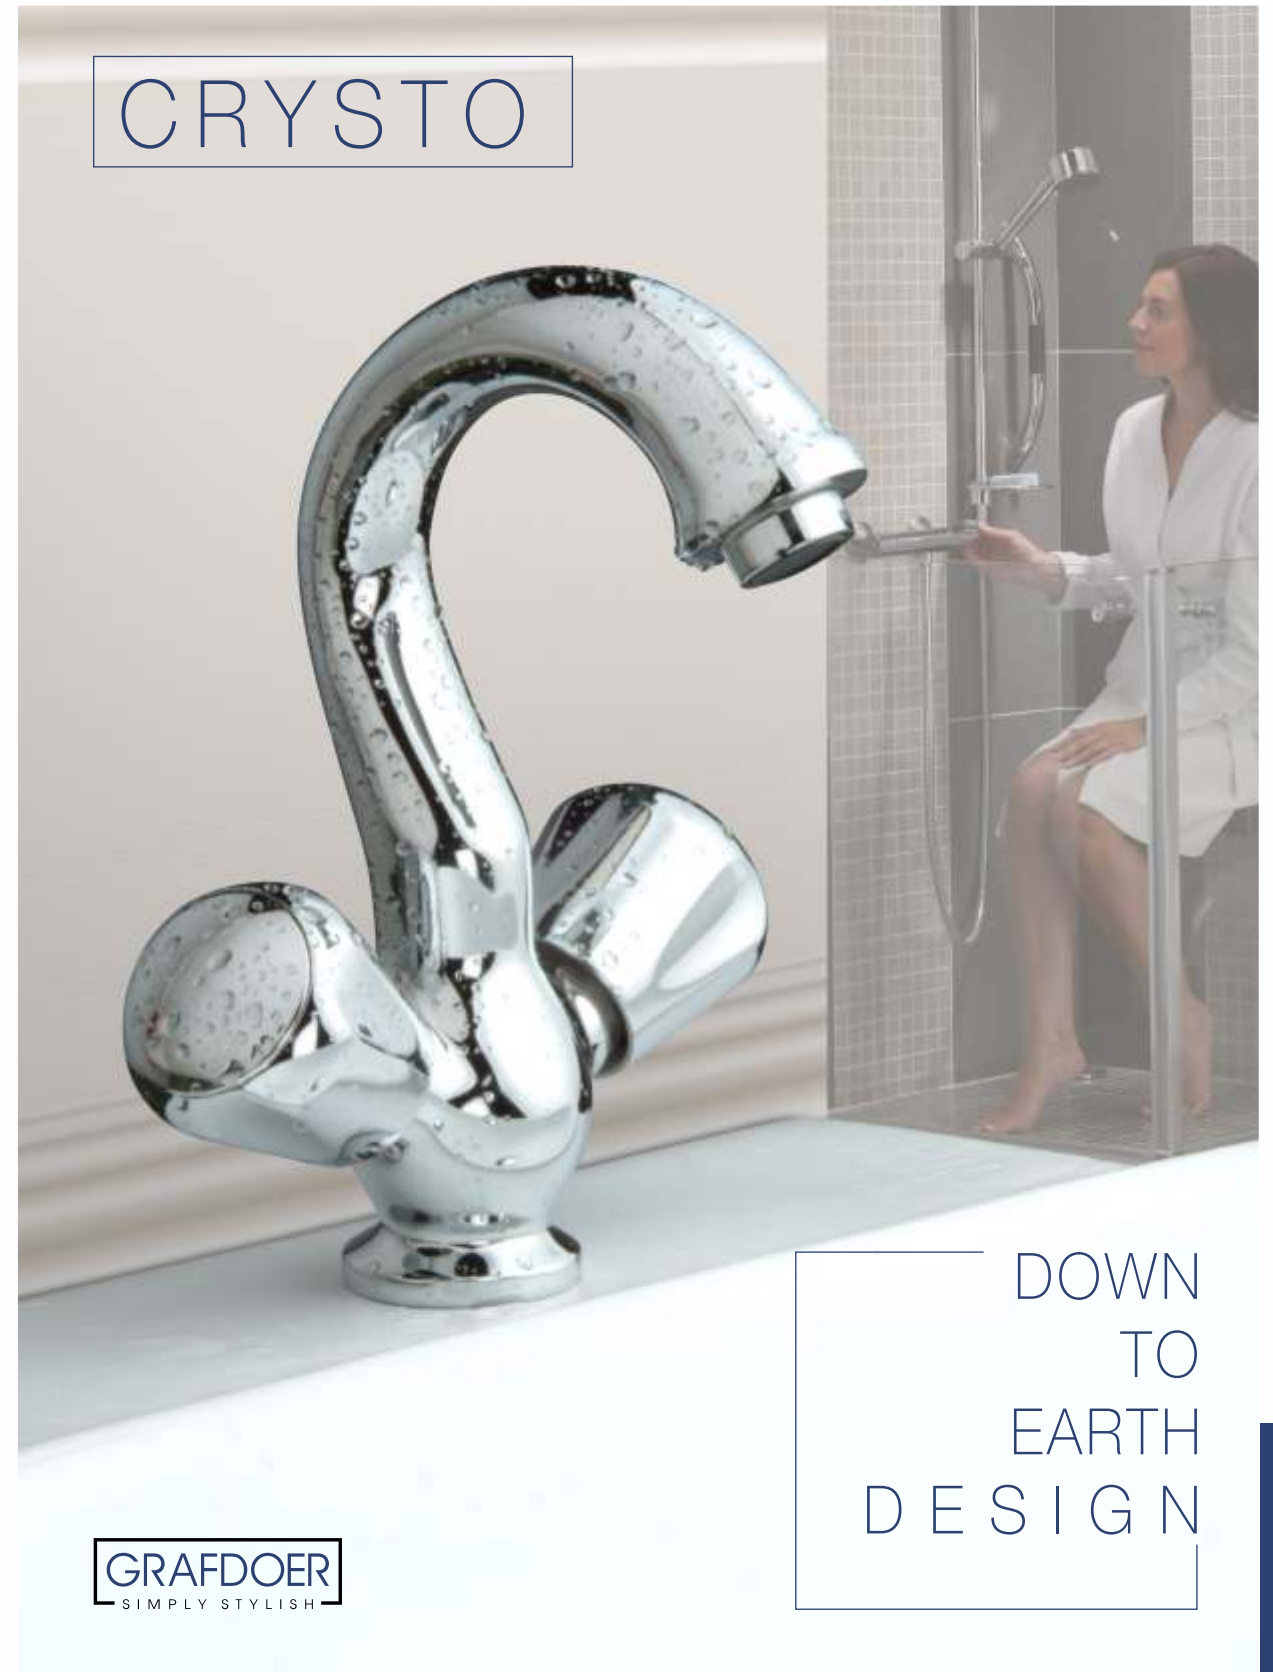

CRYSTO

DOWN
TO
EARTH
DESIGN

CT 25001
Bib Cock Short Body
MRP ₹ 850/-

CT 25001 FF
Bib Cock Short Body with Foam Flow
MRP ₹ 900/-

CT 25002
Bib Cock Long Body
MRP ₹ 950/-

CT 25002 FF
Bib Cock Long Nose with Foam Flow
MRP ₹ 1000/-