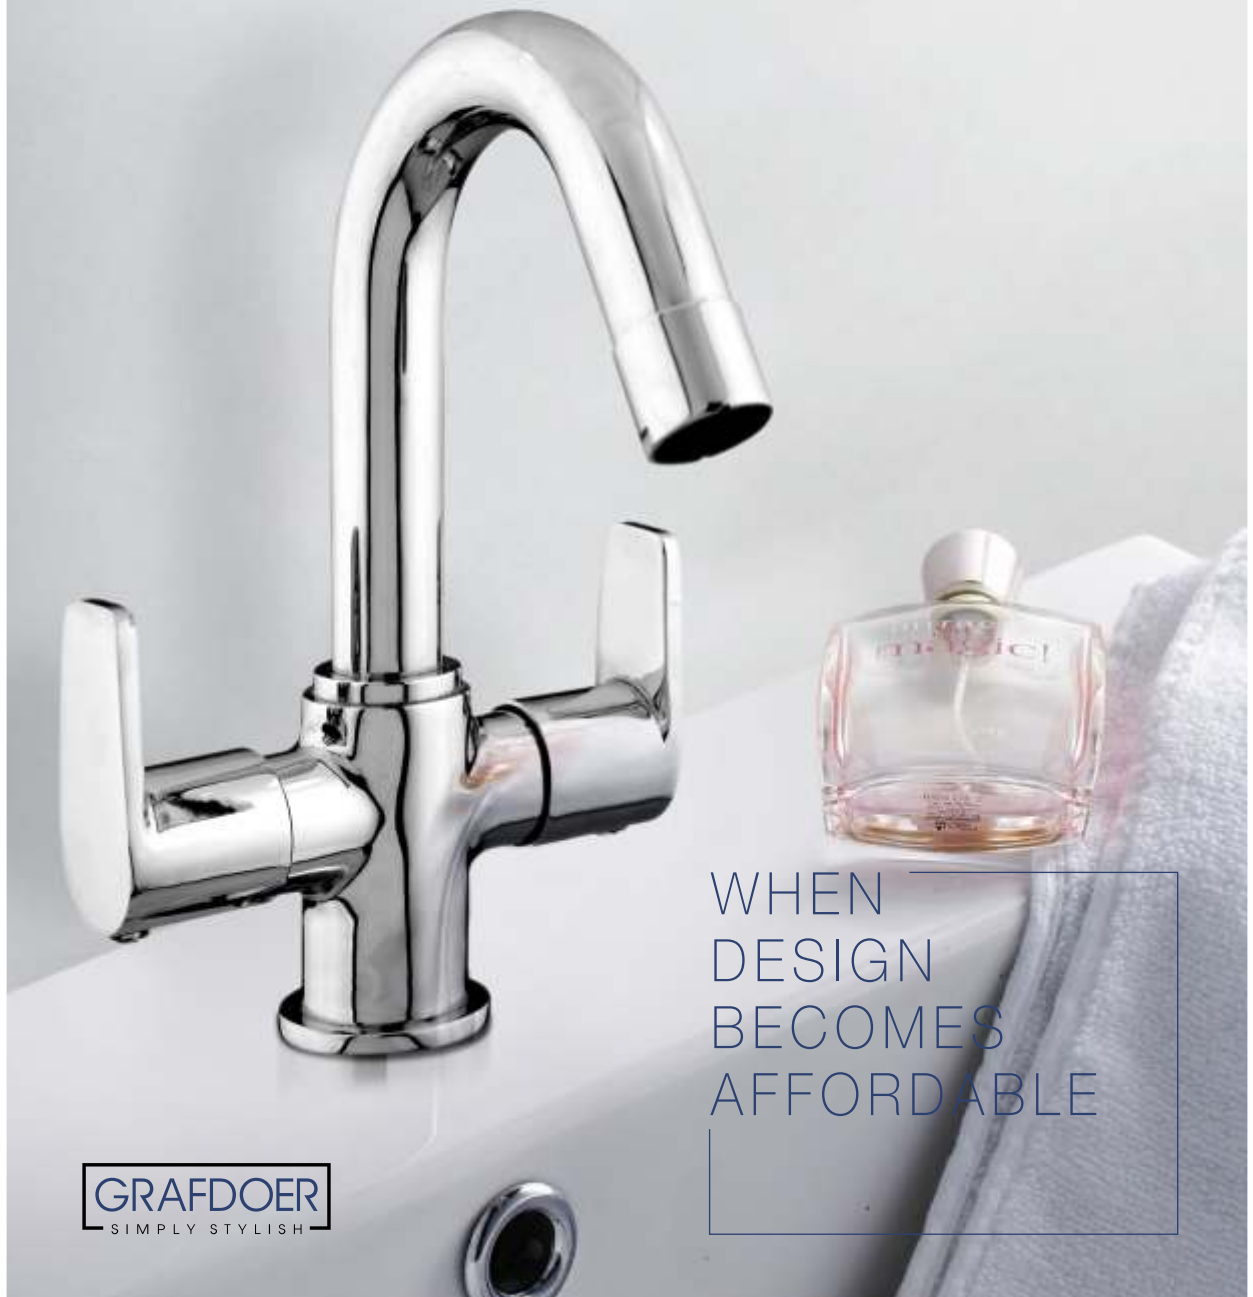

CLASSO

WHEN
DESIGN
BECOMES
AFFORDABLE

GRAFDOER
SIMPLY STYLISH

GRAFDOER
SIMPLY STYLISH

CLASSO
15mm (1/2") Quarter Turn Fitting

NEW

NEW