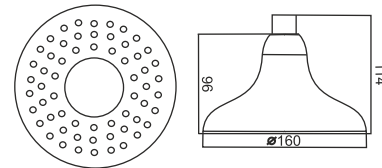

Water temperature is <math><32^{\circ}\text{C}</math>

Water temperature is $32^{\circ}\text{C} - 42^{\circ}\text{C}$

Water temperature is $42^{\circ}\text{C} - 50^{\circ}\text{C}$

Rain Shower 6" Round with LED Temperature Display

- Unique Arc Shaped design, hydro power generator,
- Light -Changing, Flow indication
- Water Temperature $<32^{\circ}\text{C}$, the light indicates as blue.
- Water temperature between $33^{\circ}\text{C} - 42^{\circ}\text{C}$, the light indicates as green.
- Water temperature between $43^{\circ}\text{C} - 50^{\circ}\text{C}$, the light indicates as red.
- Water temperature $>50^{\circ}\text{C}$, the light is in red flash.

Self Cleaning Shower

Which is Square Design Cone-Shaped, Structure to clean the Nozzle Automatically. No more block, Automatic Nozzle Cleaning while showering.

Rain Shower 10"x6.5" with Self Cleaning System ABS

Single Flow Self Cleaning Hand Shower with 1.5mtr. SS Flexible Hose and ABS Hook