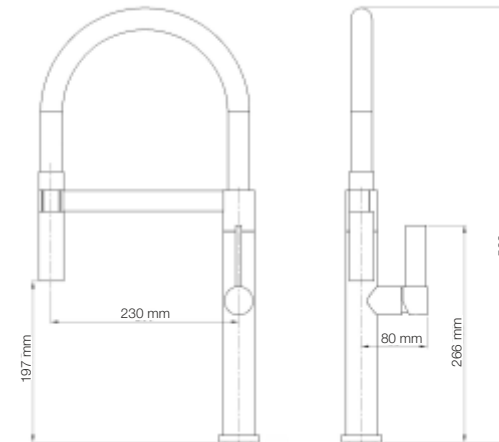

Single Lever Mixer for Kitchen Sink with side lever
High movable spout with Pull Out
600 mm, Long Braided Hose
MRP ₹ 14650/-