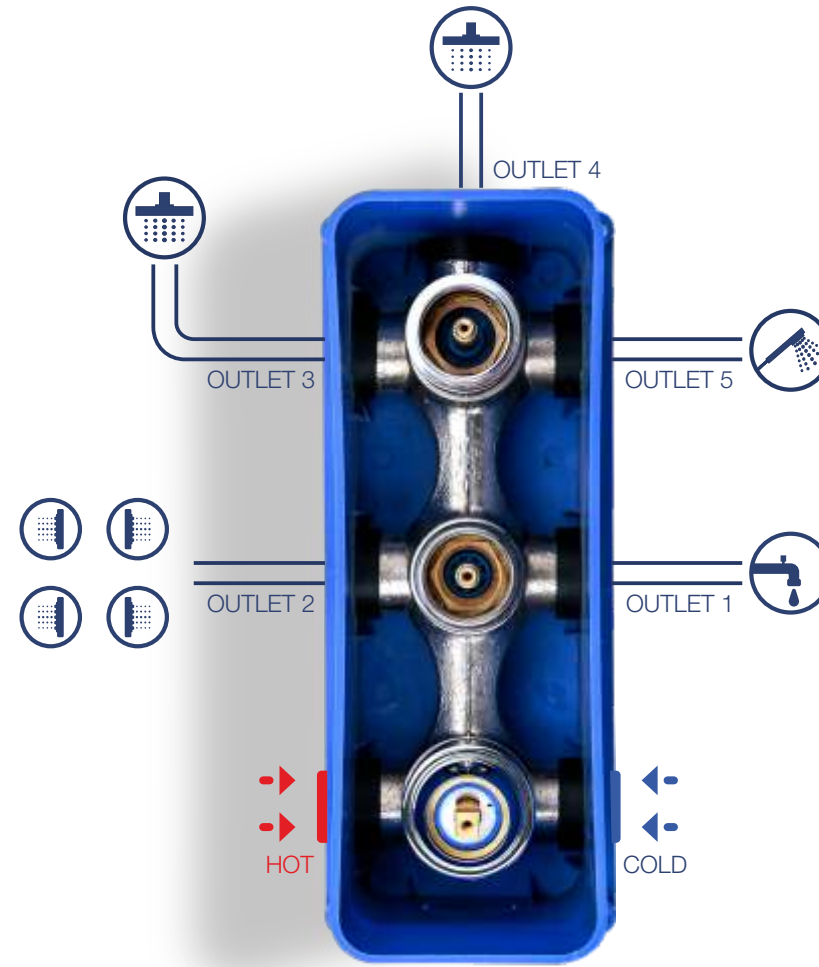

SINGLE LEVER CONCEALED
MIXER & DIVERTER
2 INLET & 5 OUTLET
DCB -125

DCB 125

Single Lever Concealed Mixer & Diverter (2 Inlet & 5 Outlet)
Concealed Body MRP ₹ 18000/-

Single Lever Concealed Mixer & Diverter (2 Inlet & 5 Outlet)
Exposed Part MRP ₹ 8000/-