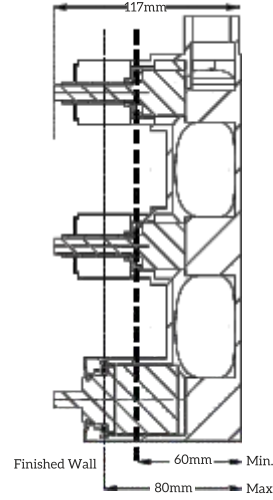

THERMOSTATIC MIXER & DIVERTER 2 INLET & 5 OUTLET DCB -125 TH

DCB 125TH

DCB 125TH K

Thermostatic Mixer & Diverter (2 Inlet & 5 Outlet)
Concealed Body MRP ₹ 21000/-

Thermostatic Mixer & Diverter (2 Inlet & 5 Outlet)
Exposed Part MRP ₹ 9000/-