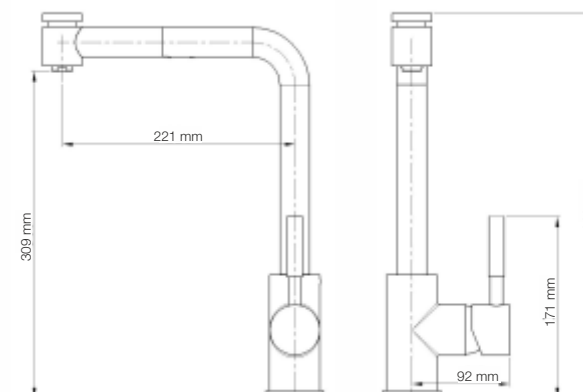

ST 18071

Single Lever Mixer for Kitchen Sink with side lever
High movable spout with Pull Out
600 mm, Long Braided Hose
MRP ₹ 9800/-