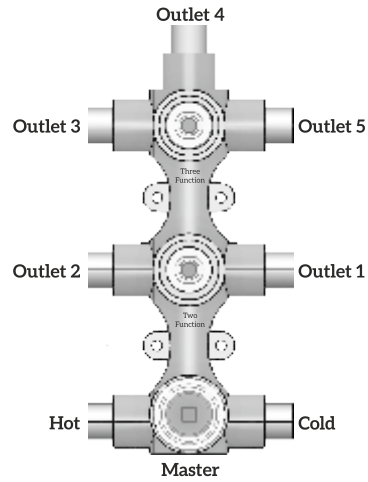

THERMOSTATIC MIXER & DIVERTER 2 INLET & 5 OUTLET DCB -125 TH

DCB 125TH

DCB 125TH K

Thermostatic Mixer & Diverter (2 Inlet & 5 Outlet)
Concealed Body MRP ₹ 21000/-

Thermostatic Mixer & Diverter (2 Inlet & 5 Outlet)
Exposed Part MRP ₹ 9000/-