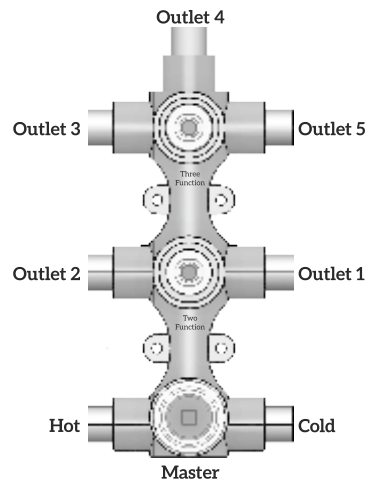

- ANTI SCALDING FEATURE WITH CHILD LOCK
- WORKS EFFICIENTLY EVEN IN LOW PRESSURE
- NON RETURNABLE VALVE TO PREVENT ACCIDENTAL MIXING OF HOT & COLD WATER.
- CAN USE 2 OUTLETS SIMULTANEOUSLY

- 5 OUTLETS
- 2 INLETS
- UNIVERSAL FOR ALL COLLECTIONS
- EASY INSTALLATION
- CLASS "A" FOR NOISE
- DOES NOT TRANSMIT VIBRATIONS
- WATERPROOF
- ROTATE DIVERTER
- DZR BRASS

WATER FLOW RATE

WATER PRESSURE	1 BAR	2 BAR	3 BAR
OUTLET 1	32 lpm	40 lpm	48 lpm
OUTLET 2	32 lpm	40 lpm	48 lpm
OUTLET 3	25 lpm	31 lpm	36 lpm
OUTLET 4	25 lpm	31 lpm	36 lpm
OUTLET 5	25 lpm	31 lpm	36 lpm
OUTLET 1&3	25 lpm	31 lpm	36 lpm
OUTLET 1&4	25 lpm	31 lpm	36 lpm
OUTLET 1&5	25 lpm	31 lpm	36 lpm
OUTLET 2&3	25 lpm	31 lpm	36 lpm
OUTLET 2&4	25 lpm	31 lpm	36 lpm
OUTLET 2&5	25 lpm	31 lpm	36 lpm